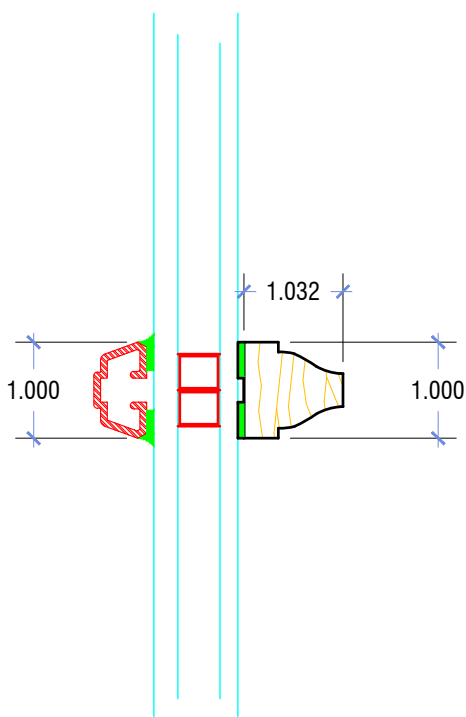

7463 Research Dr
 Almont MI 48003
 810-798-2817 ph
 810-798-3814 fx

Custom Design • Restoration • Reproduction

Copyright 2018, Grabill Window & Doors, Inc.

6" = 1'-0"

BRONZE CLAD TYPICAL MUNTIN BAR

Sales Binder