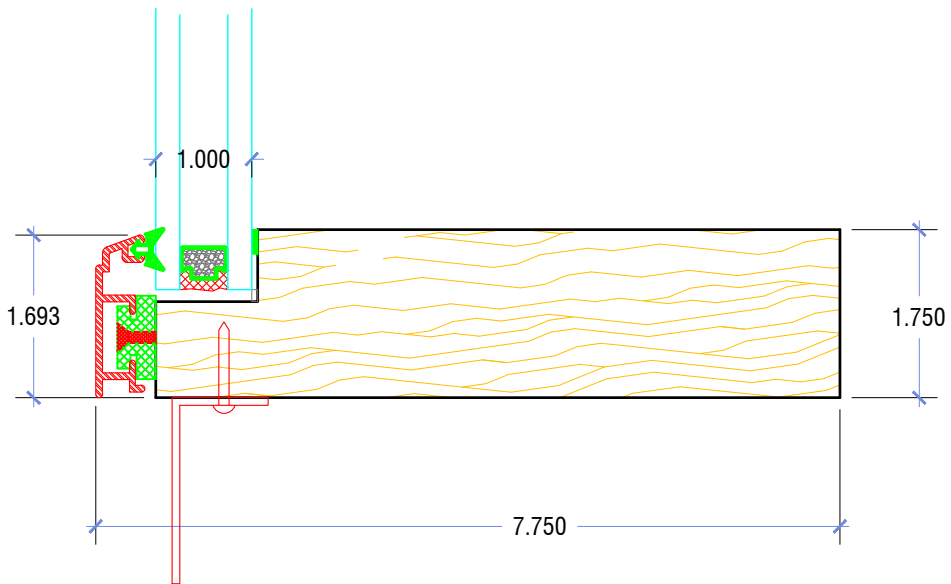

7463 Research Dr
Almont MI 48003
810-798-2817 ph
810-798-3814 fx

Custom Design • Restoration • Reproduction

Copyright 2018, Grabill Window & Doors, Inc.

6" = 1'-0"

BRONZE CLAD DIRECT SET AT SILL

Sales Binder