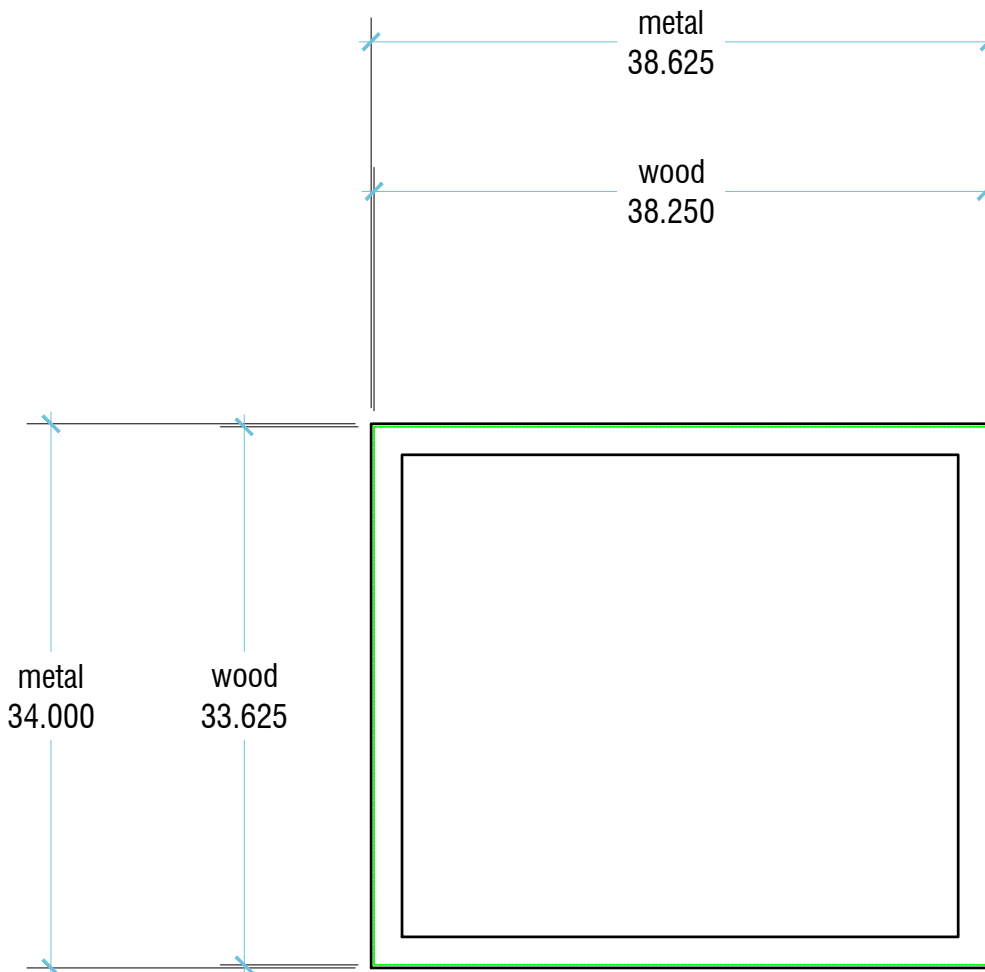

7463 Research Dr
Almont MI 48003
810-798-2817 ph
810-798-3814 fx

WINDOWS & DOORS

Custom Design • Restoration • Reproduction

Copyright 2018, Grabill Window & Doors, Inc.

1" = 1'-0"

BRONZE CLAD DIRECT SET

Sales Binder