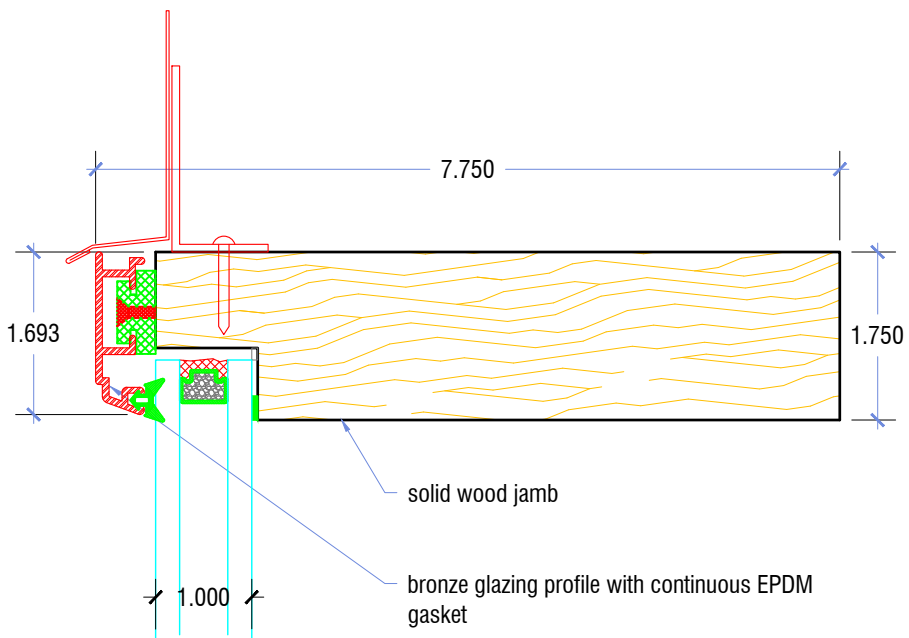

7463 Research Dr
Almont MI 48003
810-798-2817 ph
810-798-3814 fx

Custom Design • Restoration • Reproduction

Copyright 2018, Grabill Window & Doors, Inc.

$$6'' = 1'-0''$$

BRONZE CLAD DIRECT SET AT HEAD

Sales Binder