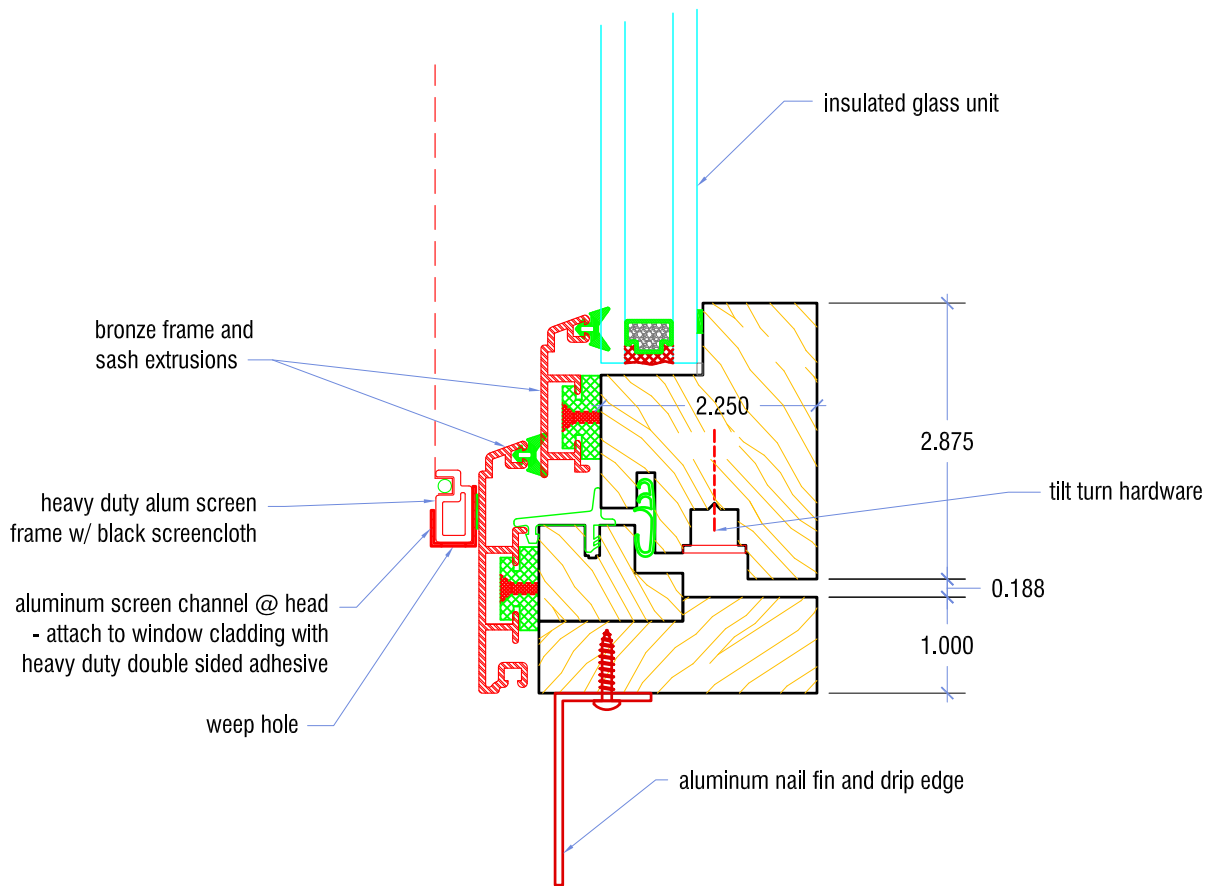

7463 Research Dr  
 Almont MI 48003  
 810-798-2817 ph  
 810-798-3814 fx

Custom Design • Restoration • Reproduction

6" = 1'-0"

1.75" BRONZE CLAD TILT-TURN CASEMENT W/ SCREEN AT SILL

*Grabill Architectural Drawings contain confidential and proprietary information and is for the sole use of the intended recipient(s).*