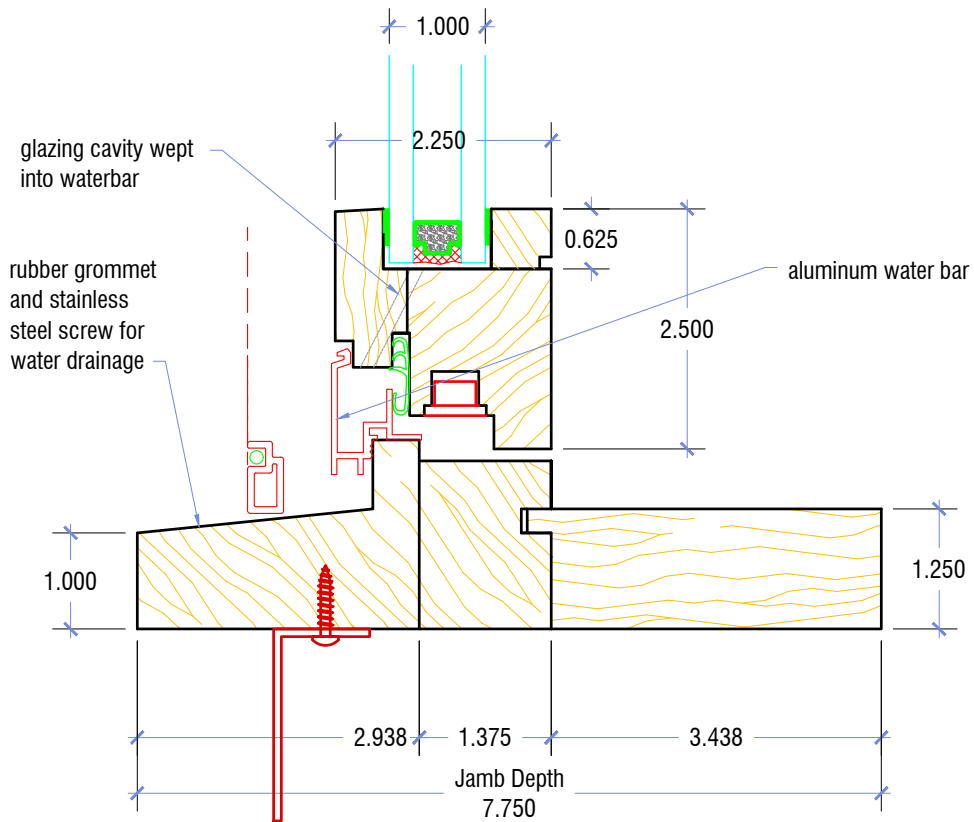

7463 Research Dr
 Almont MI 48003
 810-798-2817 ph
 810-798-3814 fx

Custom Design • Restoration • Reproduction

Copyright 2017, Grabill Window & Doors, Inc.

$$6'' = 1'-0''$$

SOLID WOOD TILT-TURN CASEMENT AT SILL