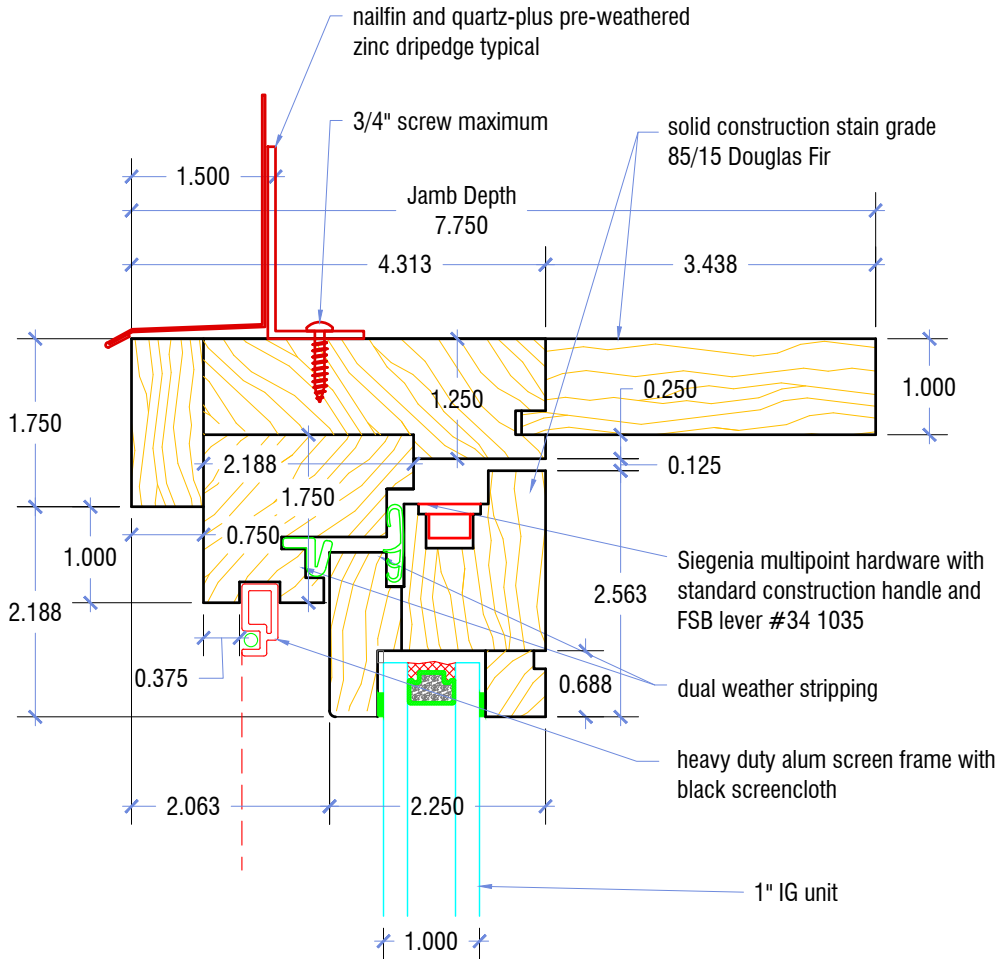

7463 Research Dr  
 Almont MI 48003  
 810-798-2817 ph  
 810-798-3814 fx

Custom Design • Restoration • Reproduction

$$6'' = 1'-0''$$

### SOLID WOOD TILT-TURN CASEMENT AT HEAD

Copyright 2017, Grabill Window & Doors, Inc.

*Grabill Architectural Drawings contain confidential and proprietary information and is for the sole use of the intended recipient(s).*