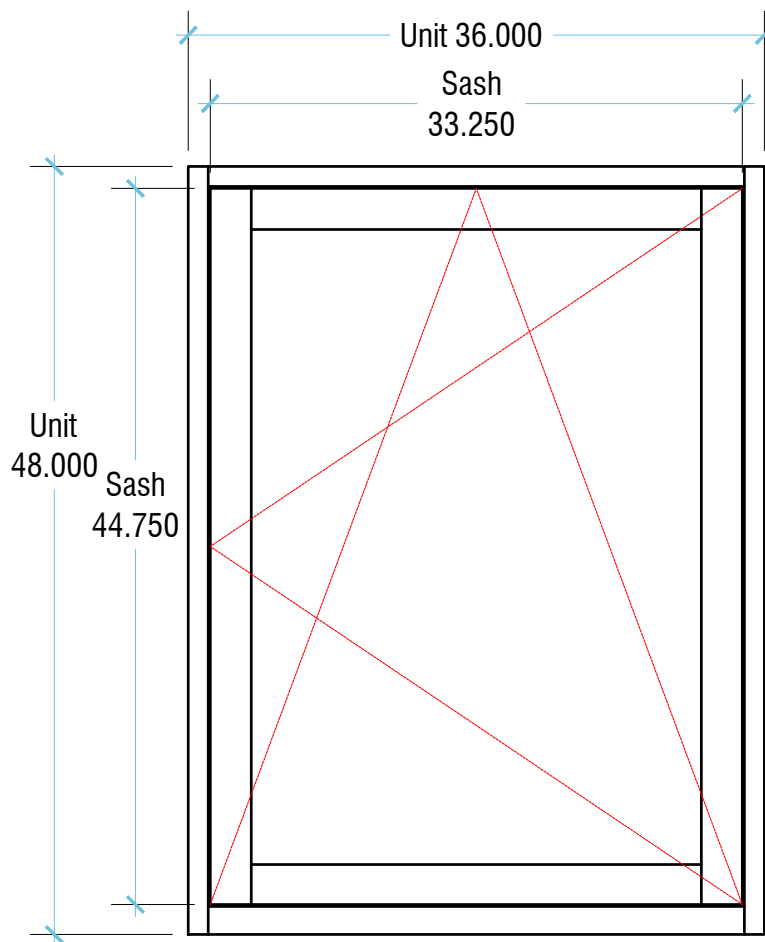

7463 Research Dr  
Almont MI 48003  
810-798-2817 ph  
810-798-3814 fx

Custom Design • Restoration • Reproduction

Copyright 2017, Grabill Window & Doors, Inc.

1" = 1'-0"

## TILT-TURN

Sales Binder

[www.grabillwindow.com](http://www.grabillwindow.com)

*Grabill Architectural Drawings contain confidential and proprietary information and is for the sole use of the intended recipient(s).*